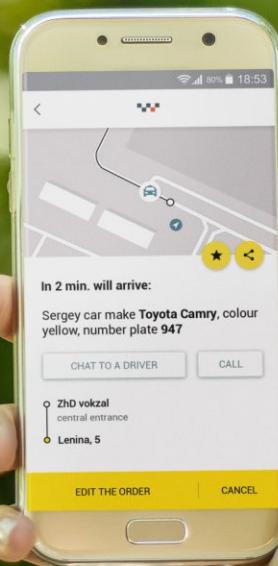

maxim

Application for drivers

Taxsee Driver

is a mobile office for driver's independent work.

The simplest terms
and low interest.

Install and earn.

moxim

Application for clients

"Maxim: order a taxi" —
all functionality of interaction
between a passenger
and a taxi service
in a personal phone.

moxim

/// We offer

Promotional materials

We have developed advertising strategies and communications with users.